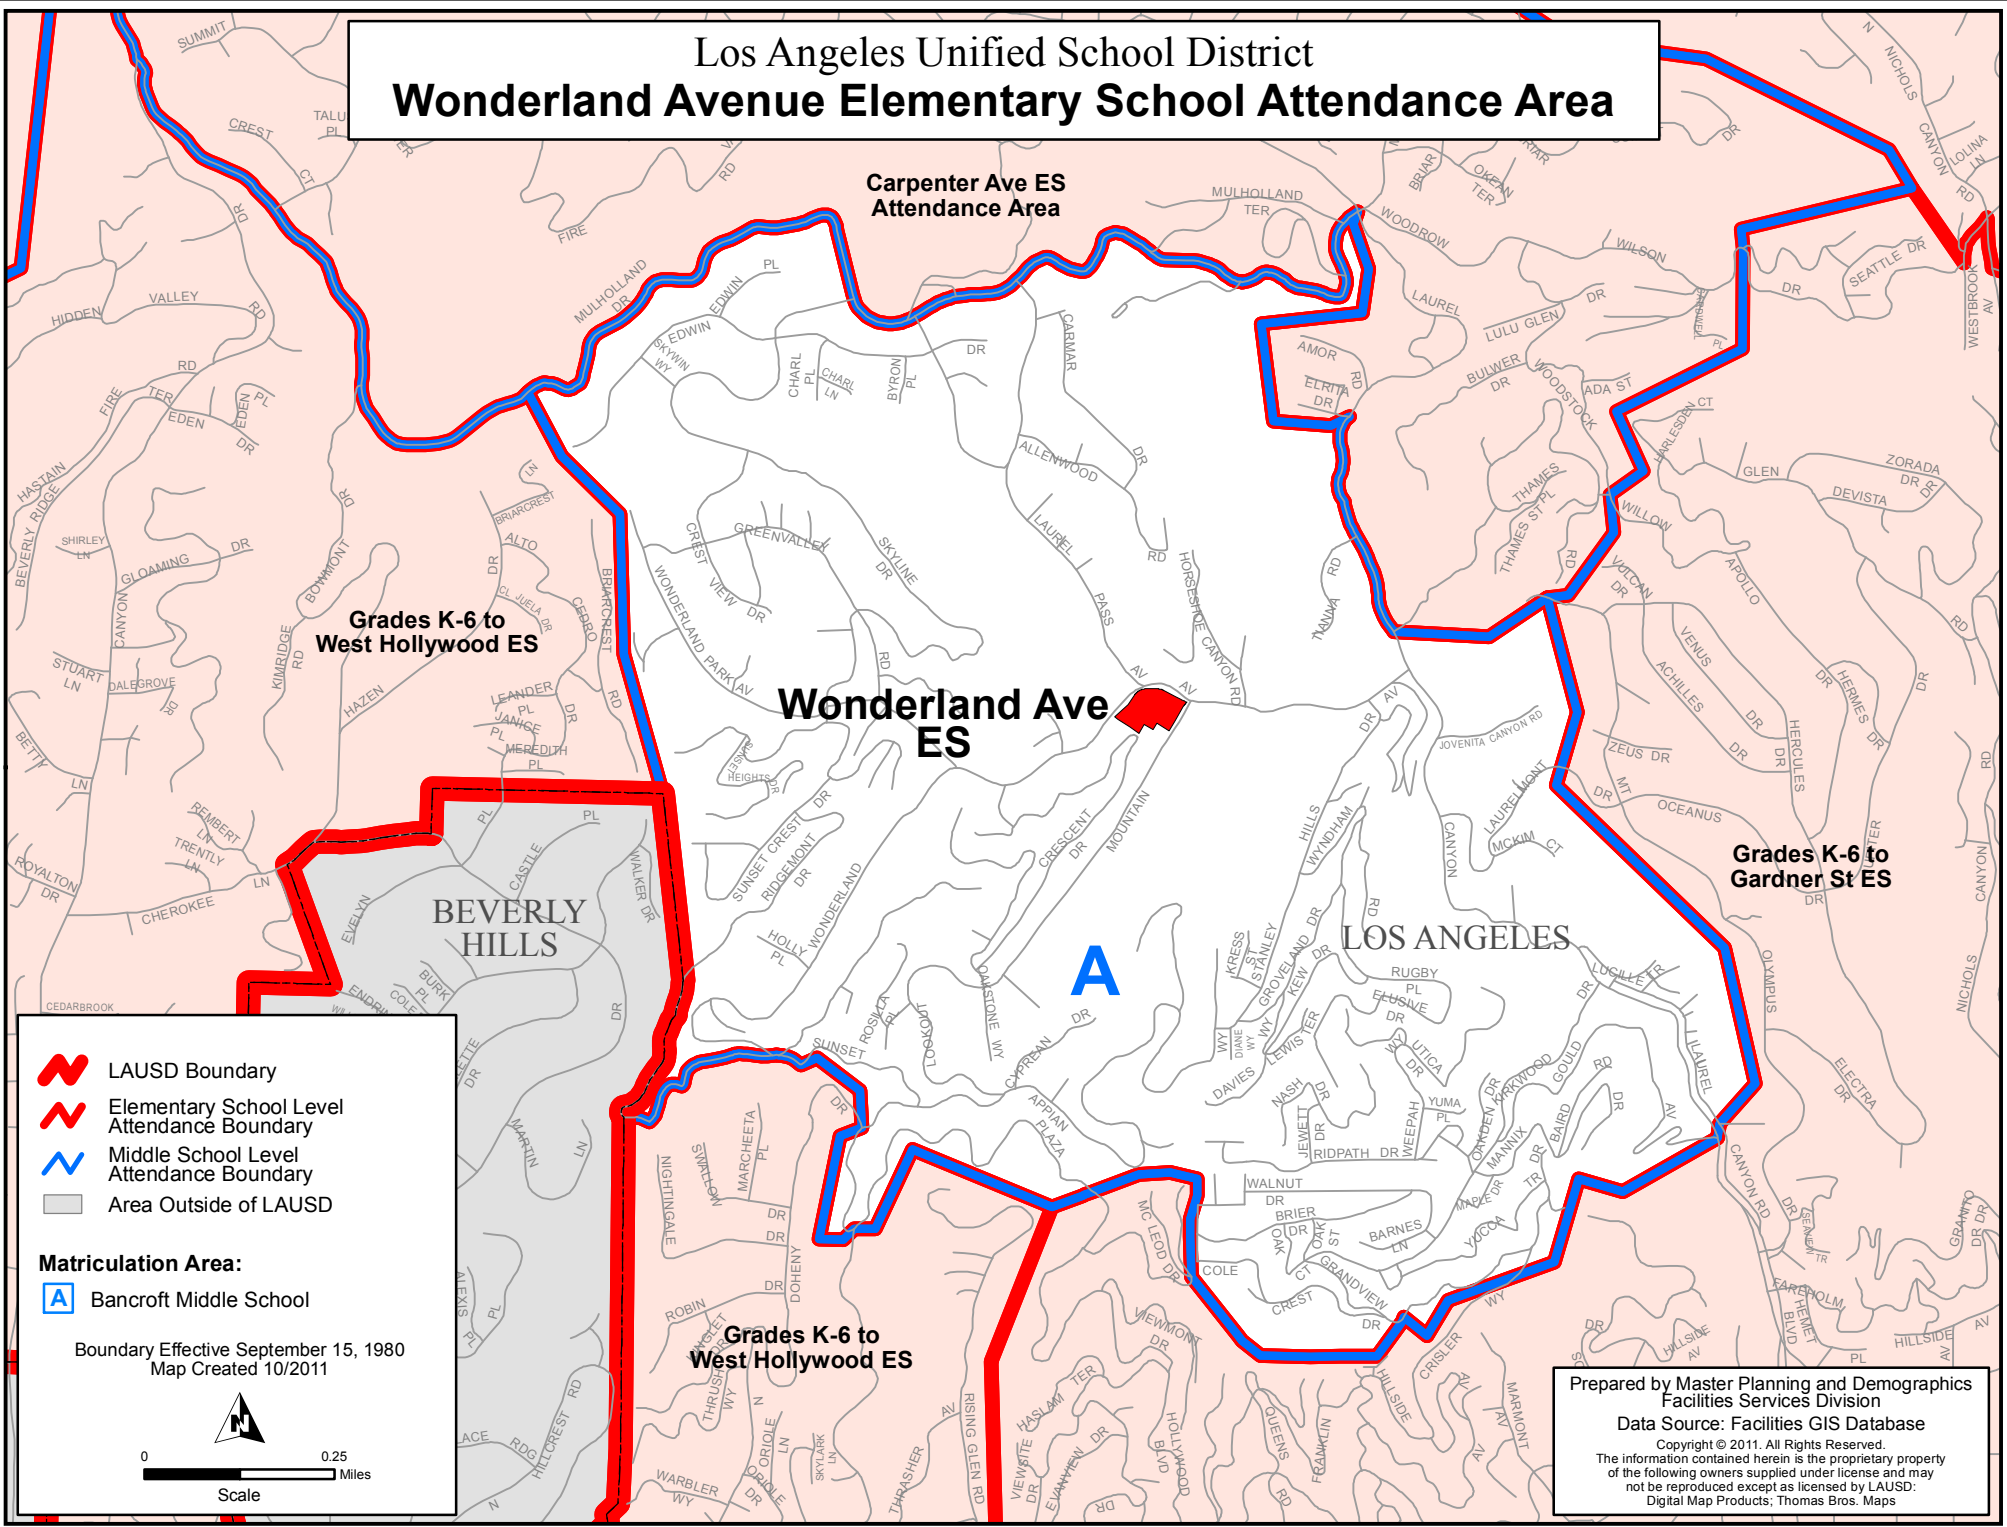

# Los Angeles Unified School District Wonderland Avenue Elementary School Attendance Area

**Carpenter Ave ES  
Attendance Area**

**Grades K-6 to  
West Hollywood ES**

**Wonderland Ave  
ES**

**Grades K-6 to  
Gardner St ES**

**BEVERLY  
HILLS**

**LOS ANGELES**

**A**

**Grades K-6 to  
West Hollywood ES**

-  LAUSD Boundary
-  Elementary School Level Attendance Boundary
-  Middle School Level Attendance Boundary
-  Area Outside of LAUSD

**Matriculation Area:**

-  Bancroft Middle School

Boundary Effective September 15, 1980  
Map Created 10/2011

Scale

Prepared by Master Planning and Demographics  
Facilities Services Division  
Data Source: Facilities GIS Database  
Copyright © 2011. All Rights Reserved.  
The information contained herein is the proprietary property  
of the following owners supplied under license and may  
not be reproduced except as licensed by LAUSD.  
Digital Map Products, Thomas Bros. Maps